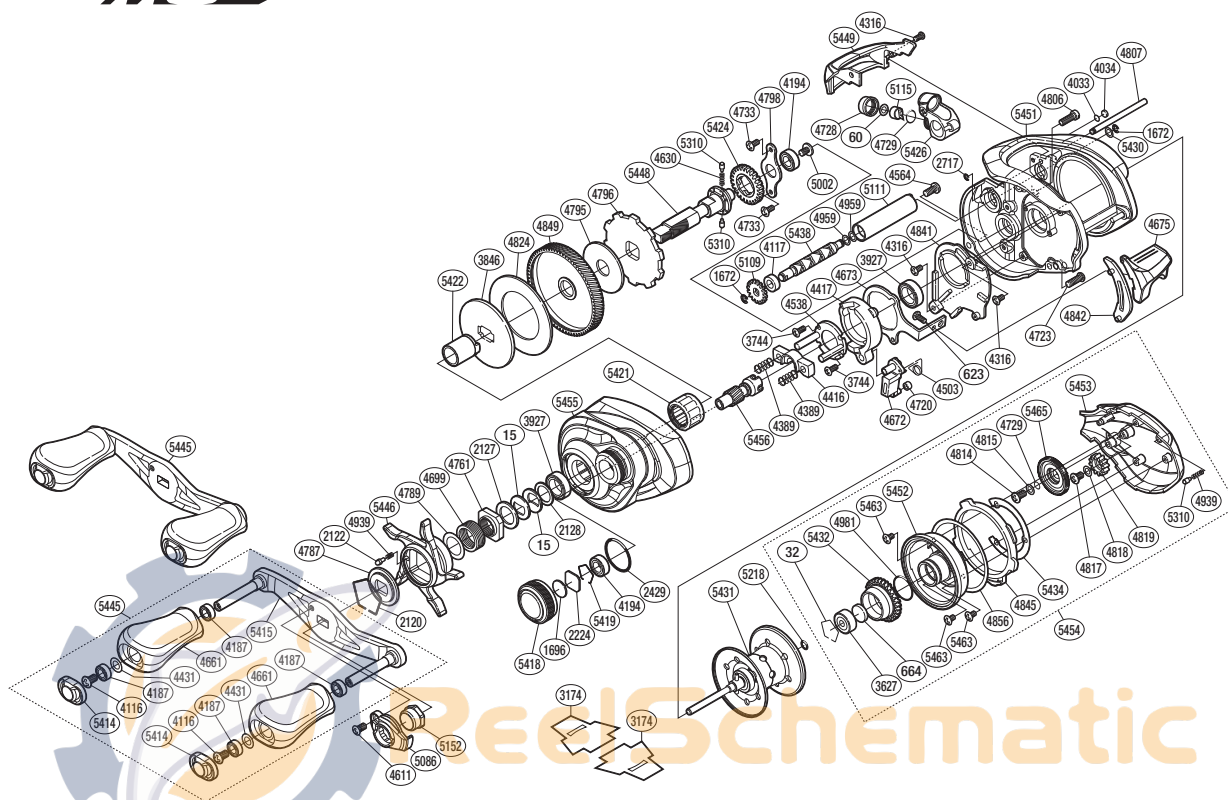

SHIMANO

Metanium
MGL

S A-RB

META MGL-HGL

Please note that the number of adjusting washers may not be the same as shown in the exploded views. (Adjustment will vary with each individual product.)

(51RH961151X)